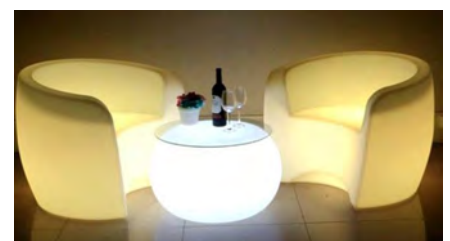

Price : R475.00 incl.

LED COFFEE TABLE

MEASUREMENTS:

H:56cm x DIA 80cm

AVAILABLE COLOURS

LED 16 colours

Price : R635.00 incl.

~ LED FURNITURE HIRE ~