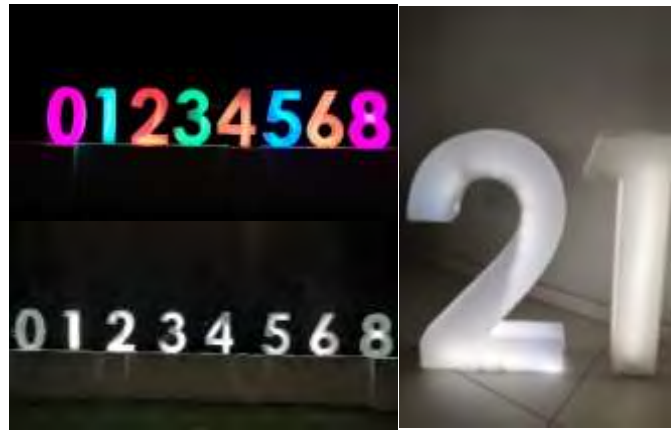

LED 16 colours

Price : R655.00 incl.

LED ICEBUCKET

MEASUREMENTS:
H:26cm x D: 25cm

AVAILABLE COLOURS

LED 16 colours

Price : R125.00 incl.

LED ICEBUCKET CUBE

MEASUREMENTS:
H:40cm x W: 40cm

AVAILABLE COLOURS

LED 16 colours

Price : R235.00 incl.

LED WINE GLASS ICEBUCKET

MEASUREMENTS:
H:75cm x W: 50cm

AVAILABLE COLOURS

LED 16 colours

Price : R450.00 incl.

LED FLOWER POT ICE BUCKET

MEASUREMENTS:
H:75cm x 50 X50 cm

AVAILABLE COLOURS

LED 16 colours

Price : R235.00 incl.

LED LOVE SIGN

MEASUREMENTS:
H:120cm x W: 70cm PER LETTER

AVAILABLE COLOURS

LED 16 colours

Price : R1200.00 incl.

LED NUMBERS-0,1,2,3,4,5,6, 8

MEASUREMENTS:
H:80cm

AVAILABLE COLOURS

LED 16 colours

Price : R400.00 p/number