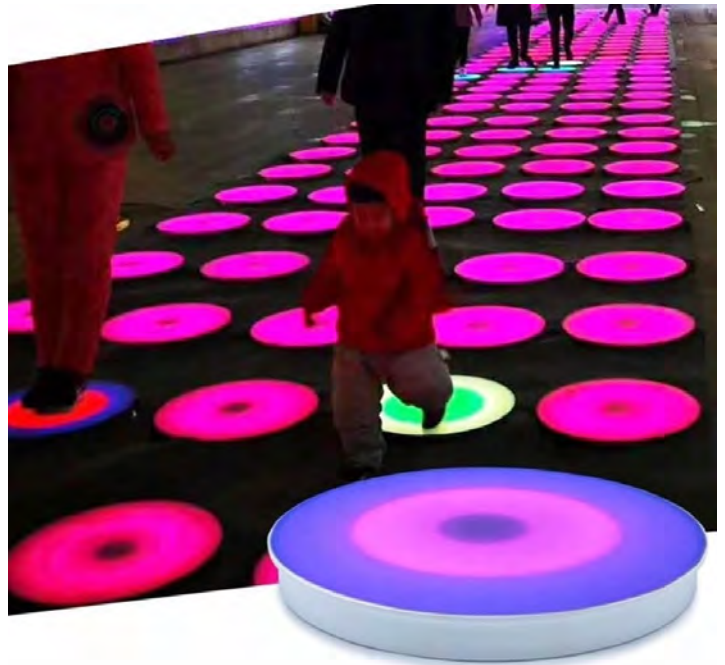

View on Youtube :

<https://youtu.be/YhqS6xPSnoU>

RAISED FROM THE FLOOR WITH VISIBLE WIRING NEXT TO IT. FLOOR TILES CHANGE COLOUR AS YOU STEP ON THEM! FUN FOR ENTRANCE OF PARTY OR FUN AREA!