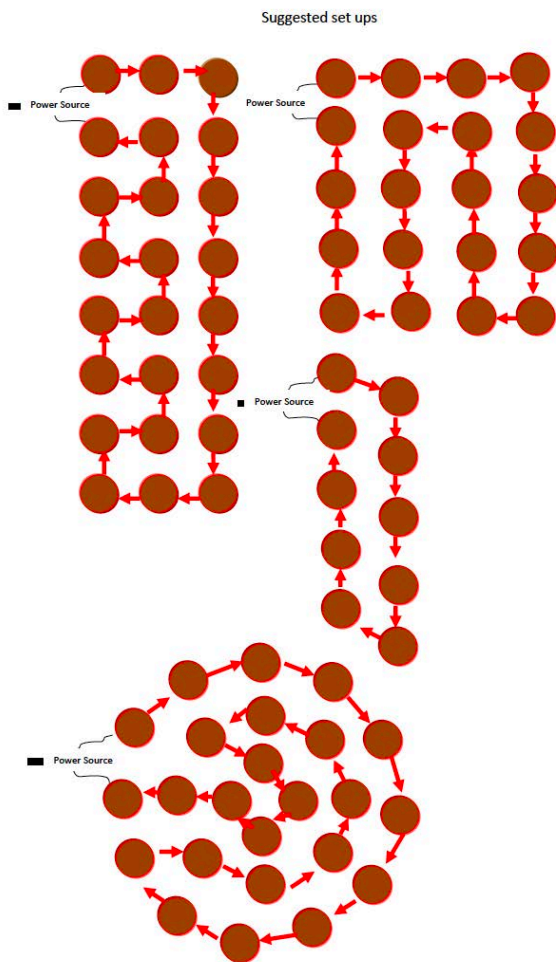

LED DANCE TILE

MEASUREMENTS:

DIA:60cm x W: 60cm x L: 10cm

AVAILABLE COLOURS

LED 16 colours

Price : 275.00 incl. per Dance Tile

View on Youtube :

<https://youtu.be/YhqS6xPSnoU>