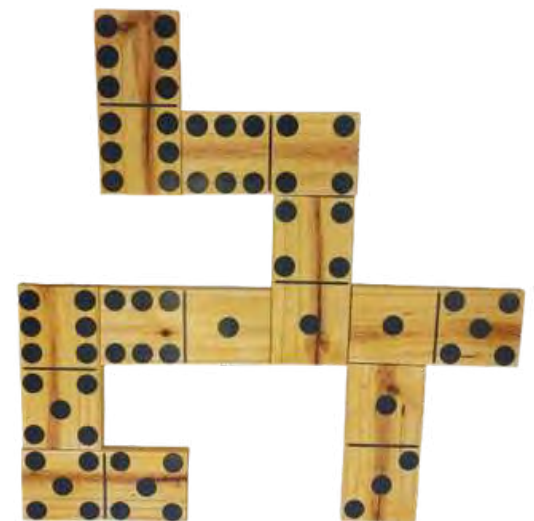

giant dominos

measurements:
set includes 8 balls and jack

Game includes:
28 Dominos

available colours:
wooden

price: R250.00