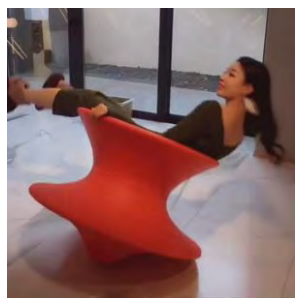

GYRO SPUN CHAIR

SPUN CHAIR S

MEASUREMENTS:
DIA :60cm x W: 43cm

AVAILABLE COLOURS

RED (1), BLUE(1), YELLOW(1), GREEN(1)

Price : R515.00 incl.

SPUN CHAIR L

MEASUREMENTS:
DIA :100cm x W: 80cm