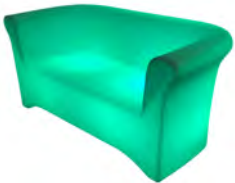

LED 16 colours

Price : from R215.00 incl.

LED STACKABLE CHAIR

MEASUREMENTS:
Two sizes: small & large

AVAILABLE COLOURS

LED 16 colours

Price : From R310.00 incl.

LED DOUBLE SEATER