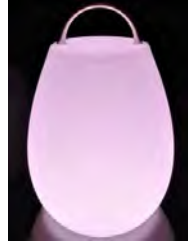

Price : R995.00 incl.

~ LED FURNITURE HIRE ~

LED TABLE LAMP

H:25cm x DIA: 25cm

AVAILABLE COLOURS

LED 16 colours

Price : R125.00 incl.

LED LANTERN