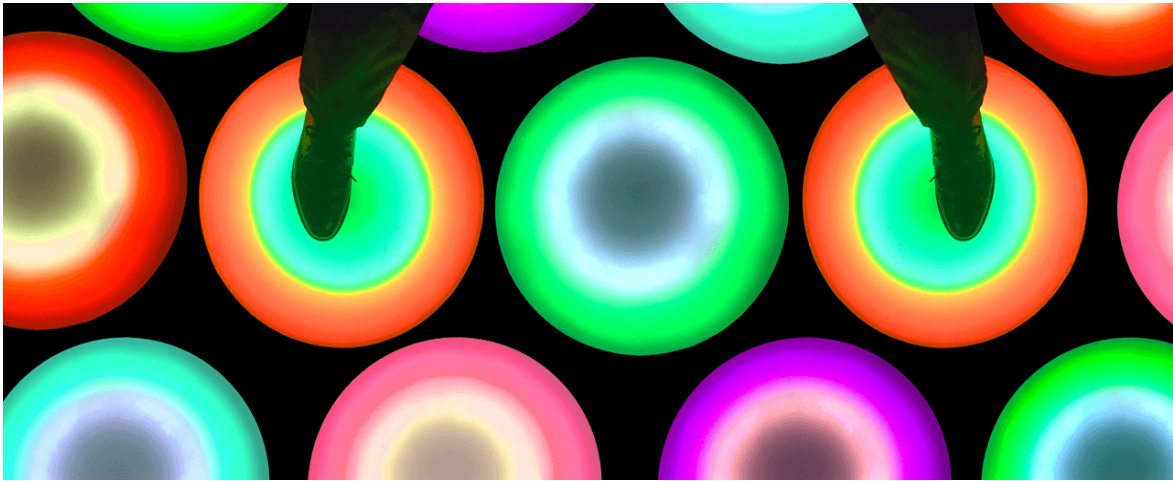

LED DANCE TILE

MEASUREMENTS:

DIA:60cm x W: 60cm x L: 10cm

AVAILABLE COLOURS

LED 16 colours

Price : 275.00 incl. per Dance Tile