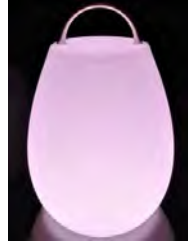

H:25cm x DIA: 25cm

AVAILABLE COLOURS

LED 16 colours

Price : R125.00 incl.

LED LANTERN

H:28cm x DIA: 20cm

AVAILABLE COLOURS

LED 16 colours