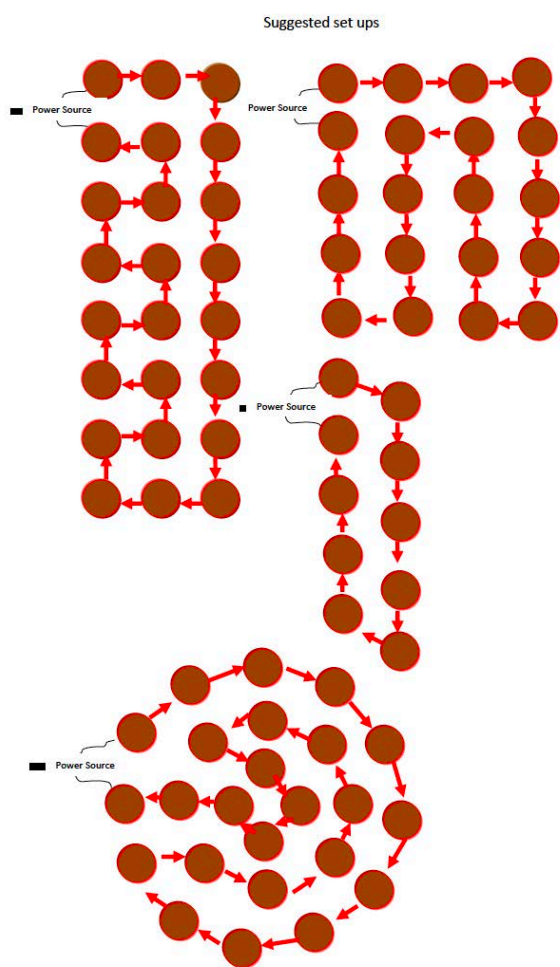

View on Youtube :

<https://youtu.be/YhqS6xPSnoU>

RAISED FROM THE FLOOR WITH VISIBLE WIRING NEXT TO IT. FLOOR TILES CHANGE COLOUR AS YOU STEP ON THEM! FUN FOR ENTRANCE OF PARTY OR FUN AREA!