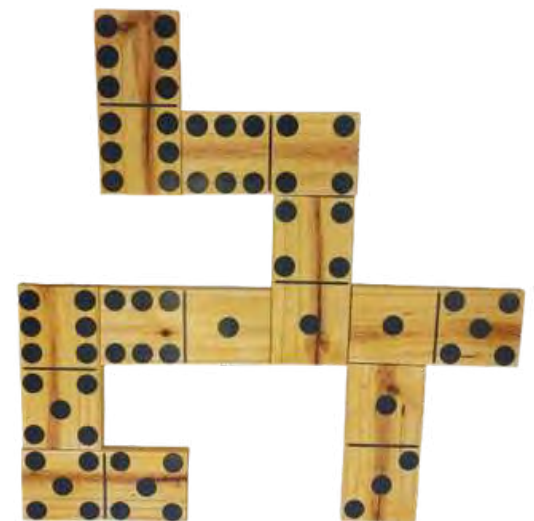

measurements:
h: 83cm

This game includes:
6 mallets
6 balls
wickets
stakes

available colours:
wooden

price: R240.00

swing ball

measurements:
l: 62cm x w: 24cm x h: 9cm

This game includes:
2 rackets
1 ball

available colours:
silver

Game includes:
6 skittle pins
1 ball

available colours:
wooden

price: R250.00

giant naught and crosses

grid measurements:
l: 115cm x w: 115cm

Game includes:
5 naughts
5 crosses
1 grid

available colours:
wooden

price: R250.00

giant dominos

measurements:
set includes 8 balls and jack

Game includes:
28 Dominos

available colours:
wooden

price: R250.00

boules

measurements:
set includes 8 balls and jack