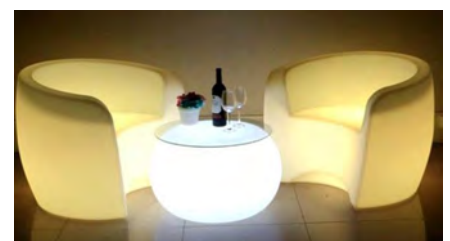

~ LED FURNITURE HIRE ~

LED TABLE LAMP

H:25cm x DIA: 25cm

AVAILABLE COLOURS

LED 16 colours

Price : R125.00 incl.

LED LANTERN

H:28cm x DIA: 20cm

AVAILABLE COLOURS

LED 16 colours

Price : R160.00 incl.

LED MINI CUBES

H:20cm x W: 20cm

AVAILABLE COLOURS

LED 16 colours

Price : R125.00 incl.

LED CUBES

MEASUREMENTS:

H:40cm x W: 40cm

AVAILABLE COLOURS

LED 16 colours

Price : R235.00 incl.

LED STACKABLE CHAIR

MEASUREMENTS:

Two sizes: small & large

AVAILABLE COLOURS

LED 16 colours

Price : From R320.00 incl.

LED STACKABLE TABLE

MEASUREMENTS:

H:36cm x W: 56cm

AVAILABLE COLOURS

LED 16 colours

Price : R260.00 incl.

LED SOFA CHAIR

MEASUREMENTS:

H:86/66cm x W: 66cm

AVAILABLE COLOURS

LED 16 colours

Price : R475.00 incl.

LED COFFEE TABLE

MEASUREMENTS:

H:56cm x DIA 80cm

AVAILABLE COLOURS

LED 16 colours

Price : R635.00 incl.