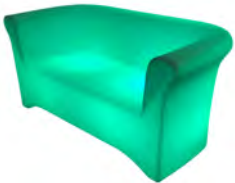

LED DOUBLE SEATER

MEASUREMENTS:

AVAILABLE COLOURS

LED 16 colours

Price :R950.00 incl.