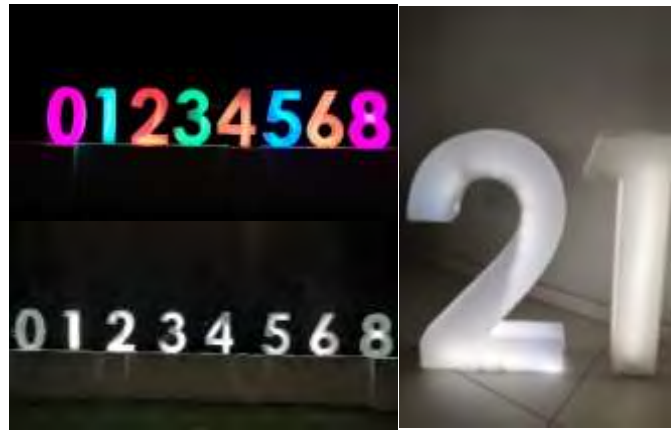

MEASUREMENTS:
H:26cm x D: 25cm

AVAILABLE COLOURS

LED 16 colours

Price : R125.00 incl.

LED ICEBUCKET CUBE

MEASUREMENTS:
H:40cm x W: 40cm

AVAILABLE COLOURS

LED 16 colours

Price : R235.00 incl.

LED WINE GLASS ICEBUCKET

MEASUREMENTS:
H:75cm x W: 50cm

AVAILABLE COLOURS

LED 16 colours

Price : R450.00 incl.

LED FLOWER POT ICE BUCKET

MEASUREMENTS:
H:75cm x 50 X50 cm

AVAILABLE COLOURS

LED 16 colours

Price : R235.00 incl.

LED LOVE SIGN

MEASUREMENTS:
H:120cm x W: 70cm PER LETTER

AVAILABLE COLOURS

LED 16 colours

Price : R1200.00 incl.

LED NUMBERS-0,1,2,3,4,5,6, 8

MEASUREMENTS:
H:80cm

AVAILABLE COLOURS

LED 16 colours

Price : R400.00 p/number

GYRO SPUN CHAIR

SPUN CHAIR S

MEASUREMENTS:
DIA :60cm x W: 43cm