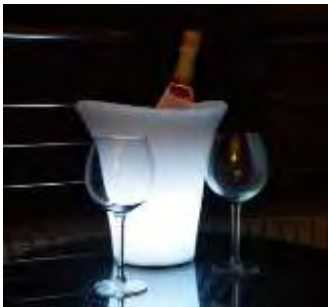

LED ICEBUCKET

MEASUREMENTS:
H:26cm x D: 25cm

AVAILABLE COLOURS

LED 16 colours

Price : R125.00 incl.