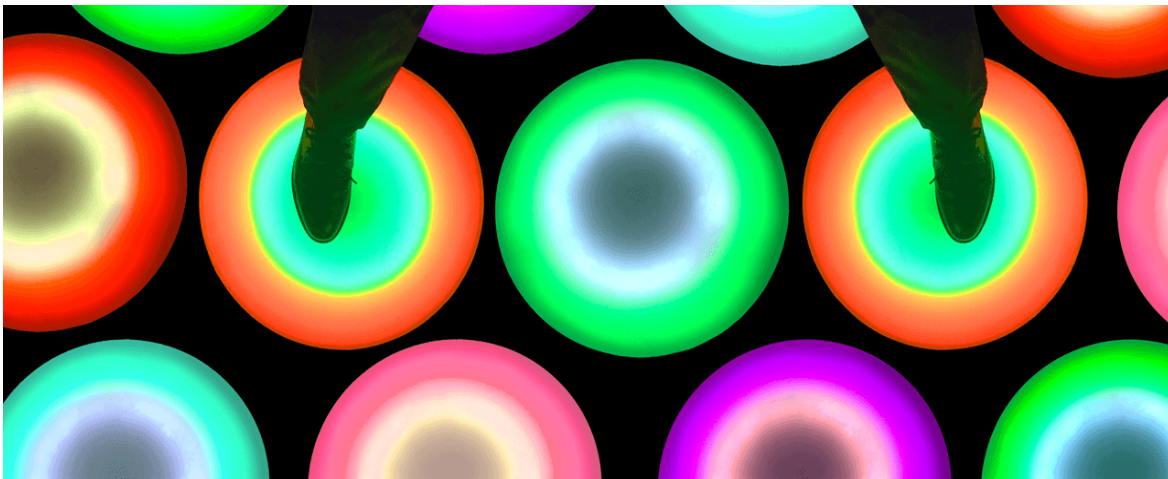

LED STRAIGHT BAR

MEASUREMENTS:
H:120cm x W: 40cm x L: 90cm

AVAILABLE COLOURS

LED 16 colours

Price : R2199.00 incl.

LED DANCE TILE

MEASUREMENTS:

DIA:60cm x W: 60cm x L: 10cm