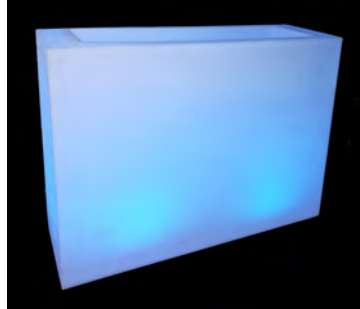

~ LED BAR COUNTERS ~

LED CURVED BAR

MEASUREMENTS:
H:110cm x W: 42cm x L: 90cm

AVAILABLE COLOURS

LED 16 colours

Price : R2199.00 incl.

LED STRAIGHT BAR

MEASUREMENTS:
H:120cm x W: 40cm x L: 90cm

AVAILABLE COLOURS

LED 16 colours

Price : R2199.00 incl.