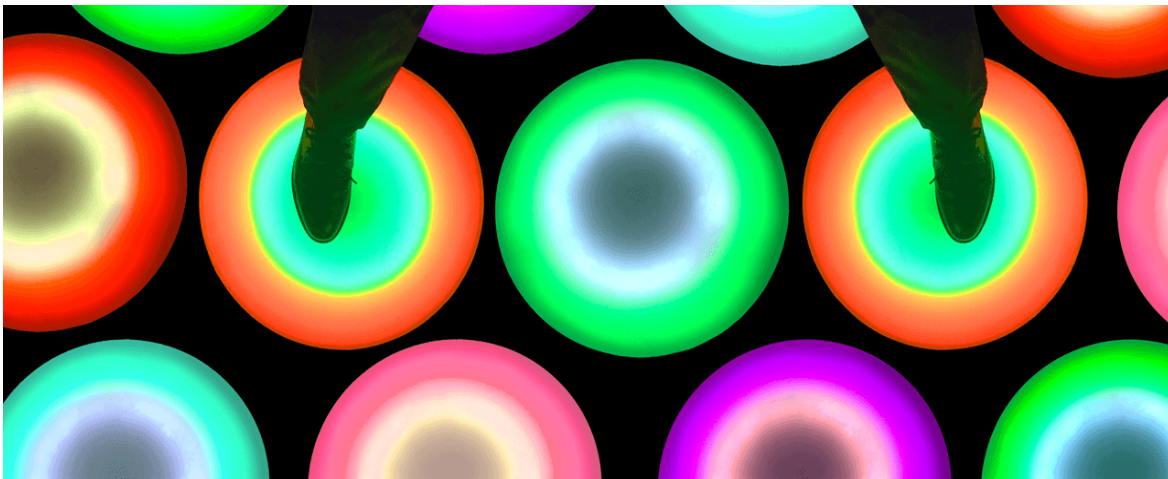

AVAILABLE COLOURS

LED 16 colours

Price : R2199.00 incl.

LED STRAIGHT BAR

MEASUREMENTS:
H:120cm x W: 40cm x L: 90cm

AVAILABLE COLOURS

LED 16 colours

Price : R2199.00 incl.