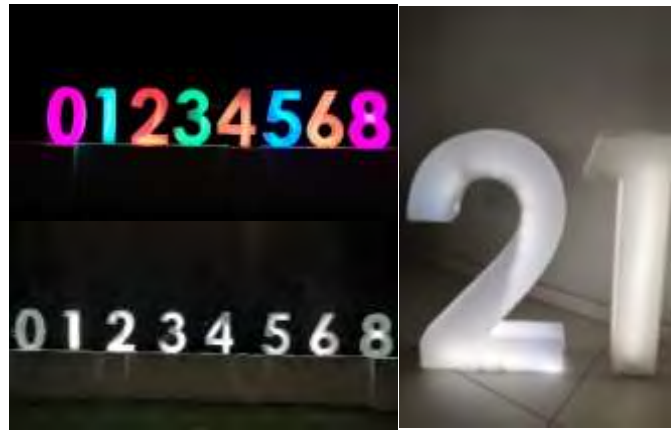

LED 16 colours

Price : R655.00 incl.

LED ICEBUCKET

MEASUREMENTS:
H:26cm x D: 25cm

AVAILABLE COLOURS

LED 16 colours

Price : R125.00 incl.

LED ICEBUCKET CUBE

MEASUREMENTS:
H:40cm x W: 40cm

AVAILABLE COLOURS

LED 16 colours

Price : R235.00 incl.

**LED WINE GLASS
ICEBUCKET**

MEASUREMENTS:
H:75cm x W: 50cm

AVAILABLE COLOURS

LED 16 colours

Price : R450.00 incl.

**LED FLOWER POT
ICE BUCKET**

MEASUREMENTS:
H:75cm x 50 X50 cm

AVAILABLE COLOURS

LED 16 colours

Price : R235.00 incl.

LED LOVE SIGN

MEASUREMENTS:
H:120cm x W: 70cm PER LETTER

AVAILABLE COLOURS

LED 16 colours

Price : R1200.00 incl.

LED NUMBERS-0,1,2,3,4,5,6, 8

MEASUREMENTS:
H:80cm

AVAILABLE COLOURS

LED 16 colours

Price : R400.00 p/number