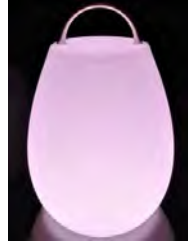

LED LANTERN

H:28cm x DIA: 20cm

AVAILABLE COLOURS

LED 16 colours

Price : R160.00 incl.