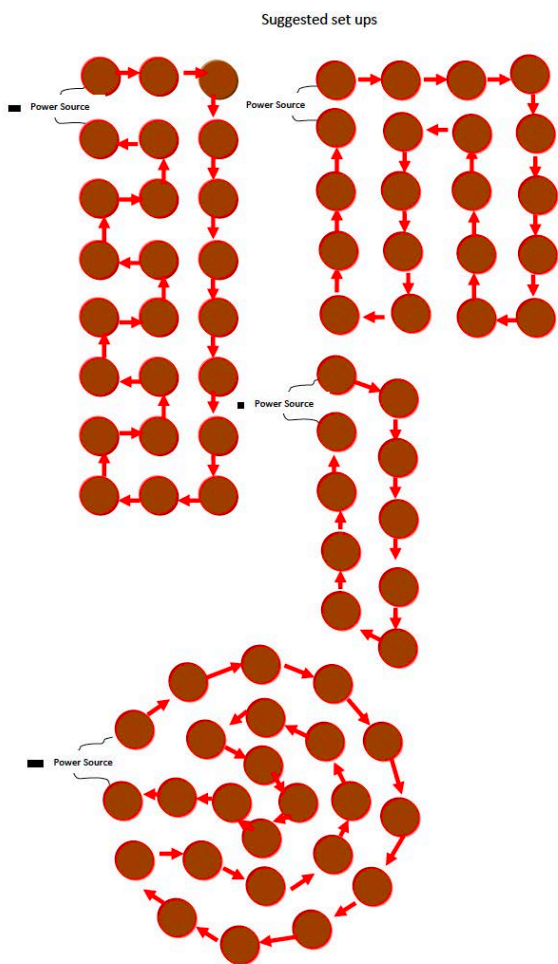

LED DANCE TILE

MEASUREMENTS:

DIA:60cm x W: 60cm x L: 10cm

AVAILABLE COLOURS

LED 16 colours

Price : 275.00 incl. per Dance Tile

View on Youtube :

<https://youtu.be/YhqS6xPSnoU>