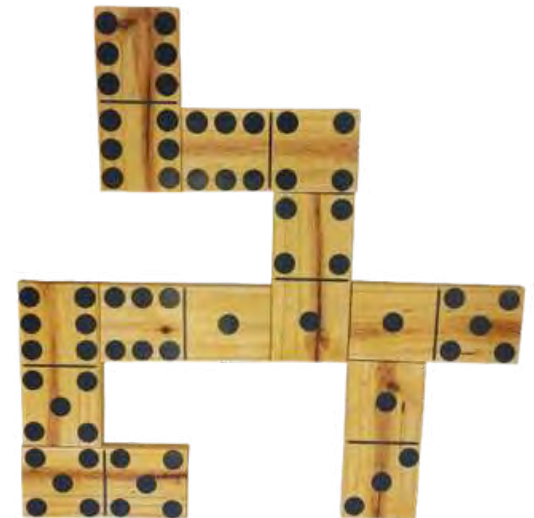

giant dominos

measurements:
set includes 8 balls and jack

Game includes:
28 Dominos

available colours:
wooden

price: R250.00