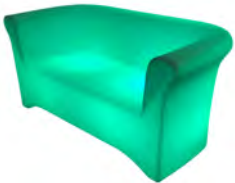

LED DOUBLE SEATER

MEASUREMENTS:
AVAILABLE COLOURS

LED 16 colours

Price :R950.00 incl.