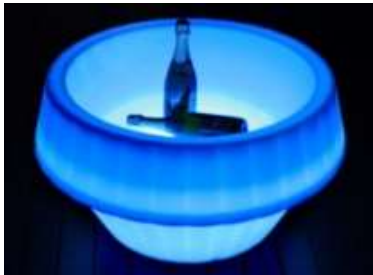

~ LED ICE BUCKETS ~

~ LED 80CM ROUND

ICEBUCKET ~

MEASUREMENTS:

D: 80cm

AVAILABLE COLOURS

LED 16 colours

Price : R220.00 incl.