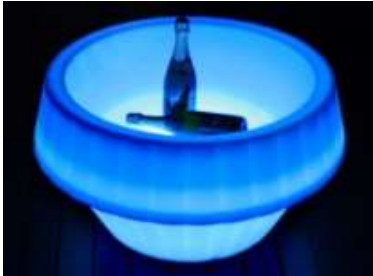

MEASUREMENTS:
H:150cm x W: 38cm

Small: H 75cm x diam 50cm

LED 16 colours

Price : R415.00 incl.

Small: R385-00

~ LED ICE BUCKETS ~

~ LED 80CM ROUND ICEBUCKET ~

MEASUREMENTS: